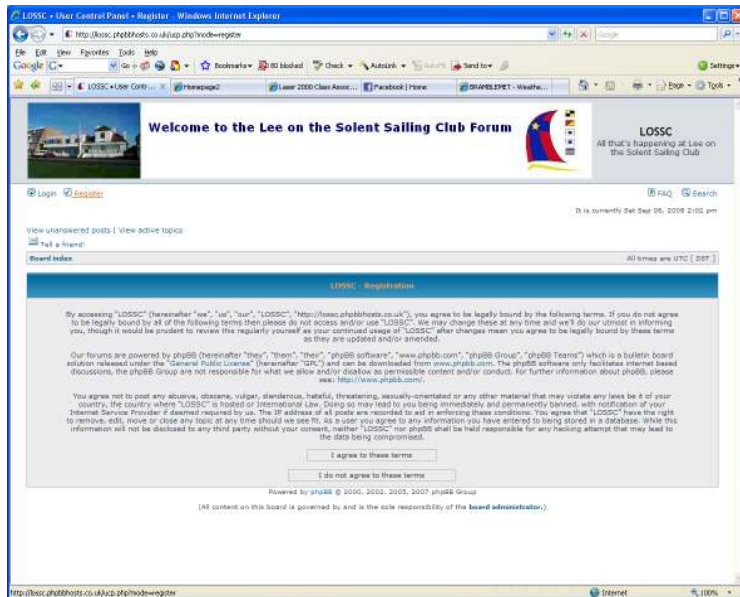

Quick Guide to Registering on the LOSSC Forum

In your internet browser, connect to <http://lossc.phpbbhosts.co.uk/index.php>

At the top left of the screen, there is a link to Register, as shown here

Click the link, and you will be presented with the rules of the Forum, which must be agreed to