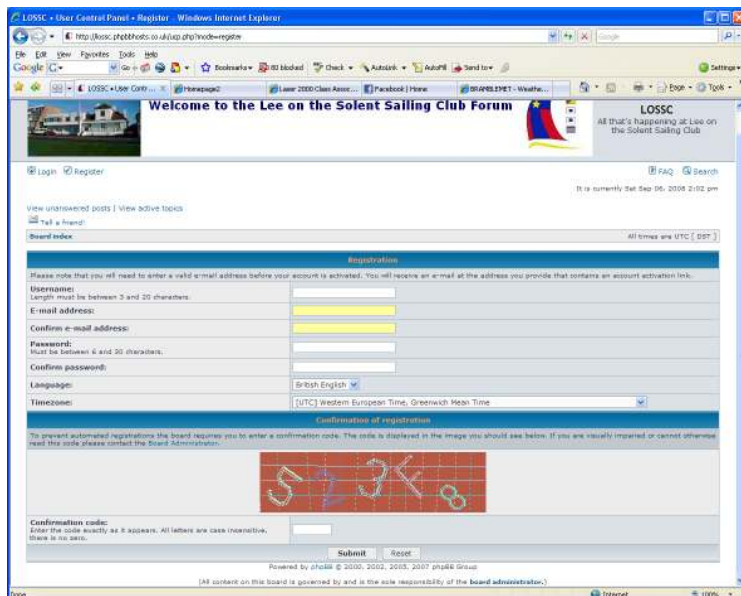

If you do not receive an email, and you are sure the address you gave is correct it may have been blocked by your spam filter.

Please email me on lossc-membership@ntlworld.com with your chosen user name as I can activate your account manually